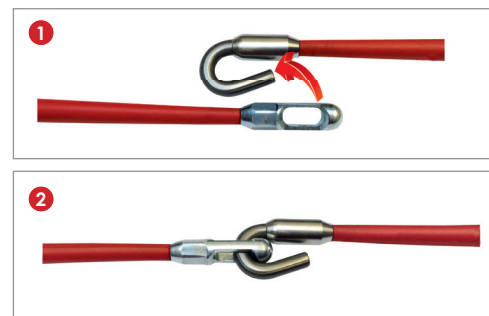

CABLE PULLING GRIP with hook (quick connection)

For cable diameter \varnothing 4 – 15 mm

Item no.: 20272 | 20273 | 20274

Connect: Compatible with all RUNPOTEC products with RG - guide heads

DATA			
ITEM NO.:	20272	20273	20274
\varnothing MM	4 - 6 mm	6 - 9 mm	9 - 15 mm
WEAVE LENGTH	280 mm	310 mm	460 mm
WEIGHT	0,014 kg	0,017 kg	0,028 kg
EAN-CODE	9120045473292	9120045473308	9120045473315
TOTAL BREAKING LOAD	200 kg		
MATERIAL	flexible, high quality stainless steel weave		

ADVANTAGES

- Swirl compensation and quick lock
- 200 kg total breaking load
- Quick connection in seconds thanks to quick release
- Extremely long service life thanks to new connection technology.
- compatible with all RUNPOTEC products with RG - guide heads

DESCRIPTION

The patented cable pulling grip (sock) with quick-release fastener and swivel has an integrated swivel, which compensates for the twisting of the cable in the tube and thus protects the insertion system, the pulling sleeve and the cable enormously. The quick-release fastener, an ergonomically shaped hook, allows the unit to be attached and pulled in within seconds and there is no longer any need for time-consuming screwing and unscrewing. The total breaking load of 200 kg has been tested on the hook, the connecting pressures, the swivel and the stainless steel pulling sleeve braid. The hook, the connections and the pulling sleeve braid are made of high quality stainless steel, thus no rusting and long life of the cable pulling grip (sock).

Optimal area of application: The flexible stainless steel double braid supports cables of 4 - 15 mm diameter.

Scope of delivery: 1 x Cable pulling grip with quick-release fastener \varnothing 4 - 6 mm or \varnothing 6 - 9 mm or \varnothing 9 - 15 mm.