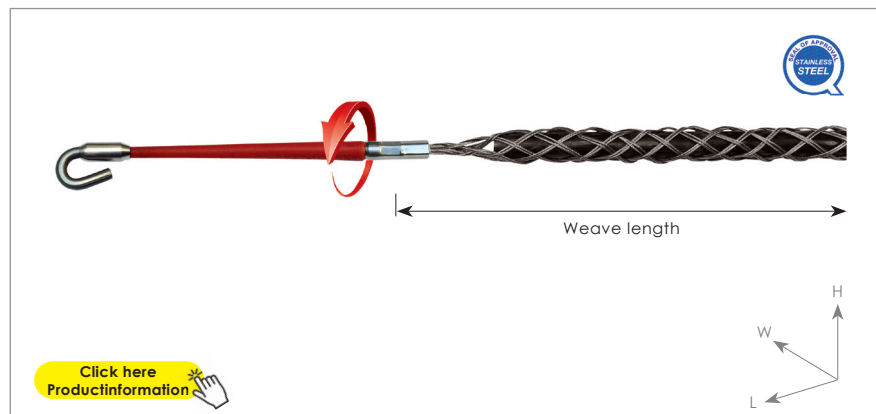

CABLE PULLING GRIP with hook (quick connection)

For cable diameter \varnothing 4 – 15 mm

Item no.: 20272 | 20273 | 20274

Connect: Compatible with all RUNPOTEC products with RG - guide heads

DATA			
ITEM NO.:	20272	20273	20274
\varnothing MM	4 - 6 mm	6 - 9 mm	9 - 15 mm
WEAVE LENGTH	280 mm	310 mm	460 mm
WEIGHT	0,014 kg	0,017 kg	0,028 kg
EAN-CODE	9120045473292	9120045473308	9120045473315
TOTAL BREAKING LOAD	200 kg		
MATERIAL	flexible, high quality stainless steel weave		

ADVANTAGES

- Swirl compensation and quick lock
- 200 kg total breaking load
- Quick connection in seconds thanks to quick release
- Extremely long service life thanks to new connection technology.
- compatible with all RUNPOTEC products with RG - guide heads

DESCRIPTION

The patented cable pulling grip (sock) with quick-release fastener and swivel has an integrated swivel, which compensates for the twisting of the cable in the tube and thus protects the insertion system, the pulling sleeve and the cable enormously. The quick-release fastener, an ergonomically shaped hook, allows the unit to be attached and pulled in within seconds and there is no longer any need for time-consuming screwing and unscrewing. The total breaking load of 200 kg has been tested on the hook, the connecting pressures, the swivel and the stainless steel pulling sleeve braid. The hook, the connections and the pulling sleeve braid are made of high quality stainless steel, thus no rusting and long life of the cable pulling grip (sock).

Optimal area of application: The flexible stainless steel double braid supports cables of 4 - 15 mm diameter.

Scope of delivery: 1 x Cable pulling grip with quick-release fastener \varnothing 4 - 6 mm or \varnothing 6 - 9 mm or \varnothing 9 - 15 mm.