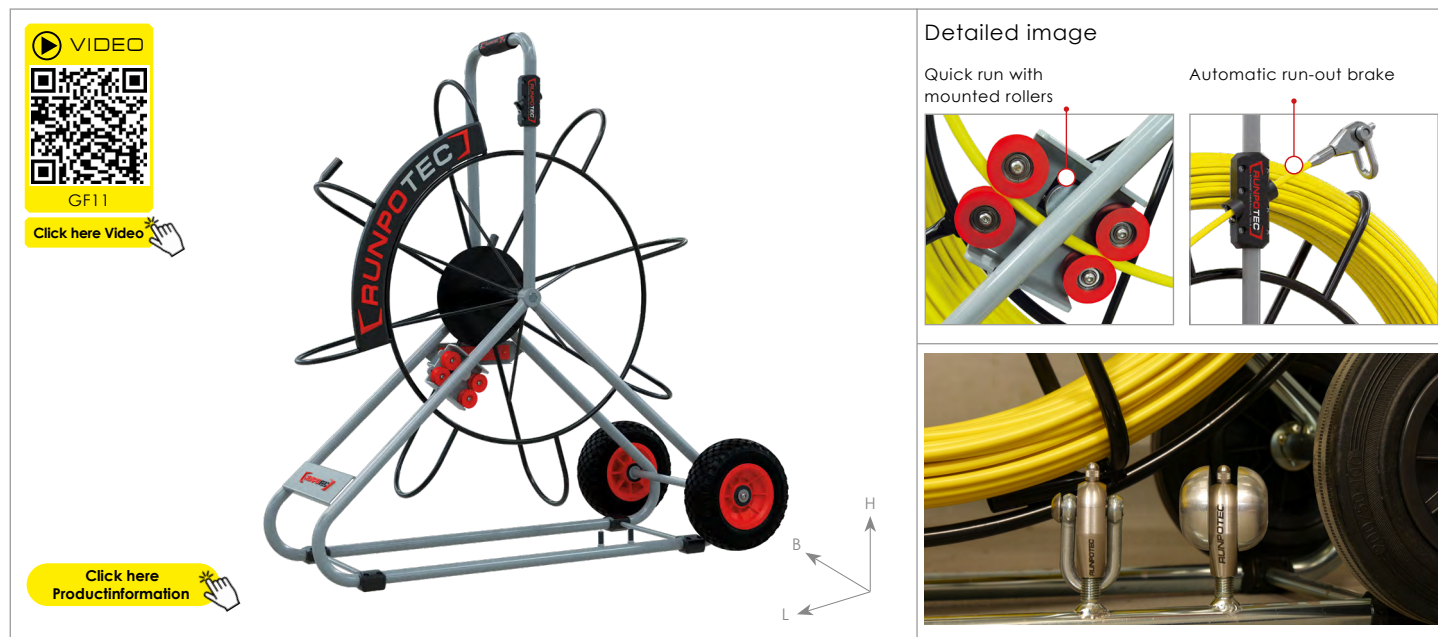

GF11 Mobile steel reel Ø 1000 mm

for fiberglass rod Ø 11 mm, incl. double run-out system

Item no.: **20416**

| DATA | |
|-----------|----------------------------------|
| ITEM NO. | 20416 |
| WEIGHT | 23,74 kg |
| DIMENSION | L 1140 mm x W 556 mm x H 1200 mm |
| CAGE Ø | 1000 mm |
| MATERIAL | CDP/Powder-coated |
| EAN-CODE | 9120045474473 |

ADVANTAGES

- Spare part for Fiberglass rods Ø 11 mm
- Double discharge system with fast discharge or discharge stop
- CDP/powder-coated
- 2 x threaded bolts to „stow“ various guide heads

DESCRIPTION

The GF11 mobile steel reel Ø 1000 mm is ideal for fiber optic rods Ø 11 mm. The double release system with quick release or release stop ensures full control, while the automatic release brake ensures safety. The KTL-coated frame and powder-coated basket make the reel particularly robust and durable. Two threaded bolts allow for practical storage of guide heads. Thanks to the integrated meter counter, the length of the inserted fiber optic rod can be read precisely.

Scope of supply: 1 x Steel reel Ø 1000 mm mobile incl. double run-out system, 1 x parking brake, 1 x metercounter, 2 x transport wheels, 2 threaded bolts

INFORMATION

Suitable products:

GF11 Replacement fiberglass rod

- 100 m - Item no. 20386
- 120 m - Item no. 20417
- 150 m - Item no. 20418
- 200 m - Item no. 20419
- 250 m - Item no. 20420
- 300 m - Item no. 20421

[Click here Productinformation](#)